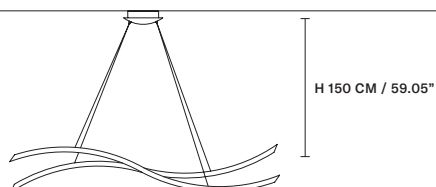

FINISHINGS

STANDARD

w01 Rovere

w03 Wengé

g14 Ottone brunito
Burnished brass

STANDARD CABLES FOR ALL SUSPENSIONS

LIBE S160

L 160 cm / 62.99"
 SP 16 cm / 6.29"
 H 30 cm / 11.81"

INTEGRATED LED LIGHTING
 104 W CRI>90
 3000 K – 9770 NOMINAL LM
DIMM 1-10V

LIBE S100

L 100 cm / 39.37"
 SP 16 cm / 6.29"
 H 20 cm / 7.87"

INTEGRATED LED LIGHTING
 63 W CRI>90
 3000 K – 5922 NOMINAL LM
DIMM 0-10V

LIBE ROUND S140

ø 140 cm / 55.11"
 H 8,5 cm / 3.34"

INTEGRATED LED LIGHTING
 144 W CRI>90
 3000 K – 13536 NOMINAL LM
DIMM 1-10V

LIBE ROUND S115

ø 115 cm / 45.27"
 H 8,5 cm / 3.34"

INTEGRATED LED LIGHTING
 116 W CRI>90
 3000 K – 10904 NOMINAL LM
DIMM 1-10V