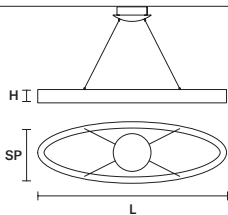

LIBE ROUND S140

ø 140 cm / 55.11"
 H 8,5 cm / 3.34"

INTEGRATED LED LIGHTING
 144 W CRI>90
 3000 K – 13536 NOMINAL LM
DIMM 1-10V

LIBE ROUND S115

ø 115 cm / 45.27"
 H 8,5 cm / 3.34"

INTEGRATED LED LIGHTING
 116 W CRI>90
 3000 K – 10904 NOMINAL LM
DIMM 1-10V

LIBE ROUND S90

ø 90 cm / 35.43"
 H 8,5 cm / 3.34"

INTEGRATED LED LIGHTING
 90 W CRI>90
 3000 K – 8460 NOMINAL LM
DIMM 0-10V

LIBE ROUND S60

ø 60 cm / 23.62"
 H 8,5 cm / 3.34"

INTEGRATED LED LIGHTING
 59 W CRI>90
 3000 K – 5546 NOMINAL LM
DIMM 0-10V

LIBE ELLIPSE S120

L 120 cm / 47.24"
 SP 40 cm / 15.74"
 H 8,5 cm / 3.34"

INTEGRATED LED LIGHTING
 86,5 W CRI>90
 3000 K – 8131 NOMINAL LM
DIMM 0-10V

LIBE ELLIPSE S90

L 90 cm / 35.43"
 SP 30 cm / 11.81"
 H 8,5 cm / 3.34"