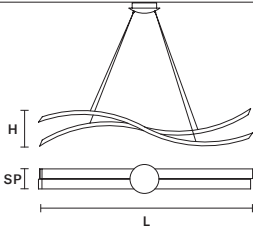

LIBE S160

L 160 cm / 62.99"
SP 16 cm / 6.29"
H 30 cm / 11.81"

INTEGRATED LED LIGHTING
104 W CRI>90
3000 K – 9770 NOMINAL LM
DIMM 1-10V