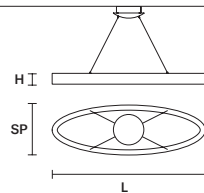

LIBE ELLIPSE S90

L 90 cm / 35.43"
SP 30 cm / 11.81"
H 8,5 cm / 3.34"

INTEGRATED LED LIGHTING
62,5 W CRI>90
3000 K – 5875 NOMINAL LM
DIMM 0-10V